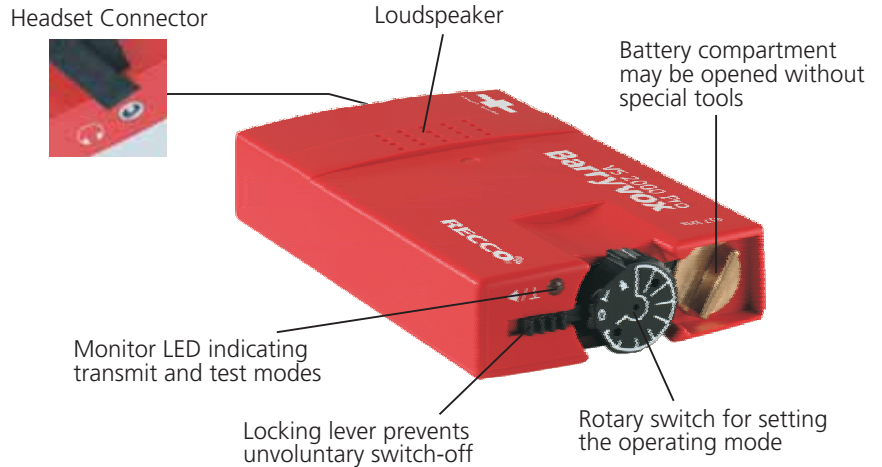

Barryvox VS 2000 Pro with RECCO

The Analog Beacon with Extraordinary Performance

Far more than 100'000 Barryvox beacons are in use all over the world. Rescue organizations, ski patrols, helicopter skiing companies and armies and last, but not least many individuals use them for their ventures into the snow. They all appreciate the beacon's robustness and it's extraordinary performance.

The **Barryvox VS 2000 Pro** beacons incorporate the know how of rescue specialists, Swiss technology and more than 30 years of experience by more than 100'000 users. They excel in many details:

- Range up to 120 m for very high area coverage per unit of time
- Built-in self- and battery test
- Long battery life (>500 hrs transmitting)
- Compliant with all current standards/regulations
- Sturdy, compact design
- Made in Switzerland

Double Safety - Barryvox VS 2000 Pro with Integrated RECCO

For the first time, the Barryvox VS2000 Pro unites the features of two different, complementing avalanche search systems.

The first system is the **well-proven and mature 457 kHz avalanche beacon technology**, which is used for rescue by companions. Every Barryvox is not only a location beacon, but at the same time it can be used for searching other beacons.

The second system is the **RECCO system, which is based on radar technology**. It takes the rescuers to the location of the buried persons within minutes. The reflector that enables this technology is built into the Barryvox. Today, RECCO search devices are available at all major ski areas and rescue bases. Thanks to RECCO, the Barryvox VS2000 PRO improves the probability of fast rescue, in particular for persons skiing deep snow near ski area trails.